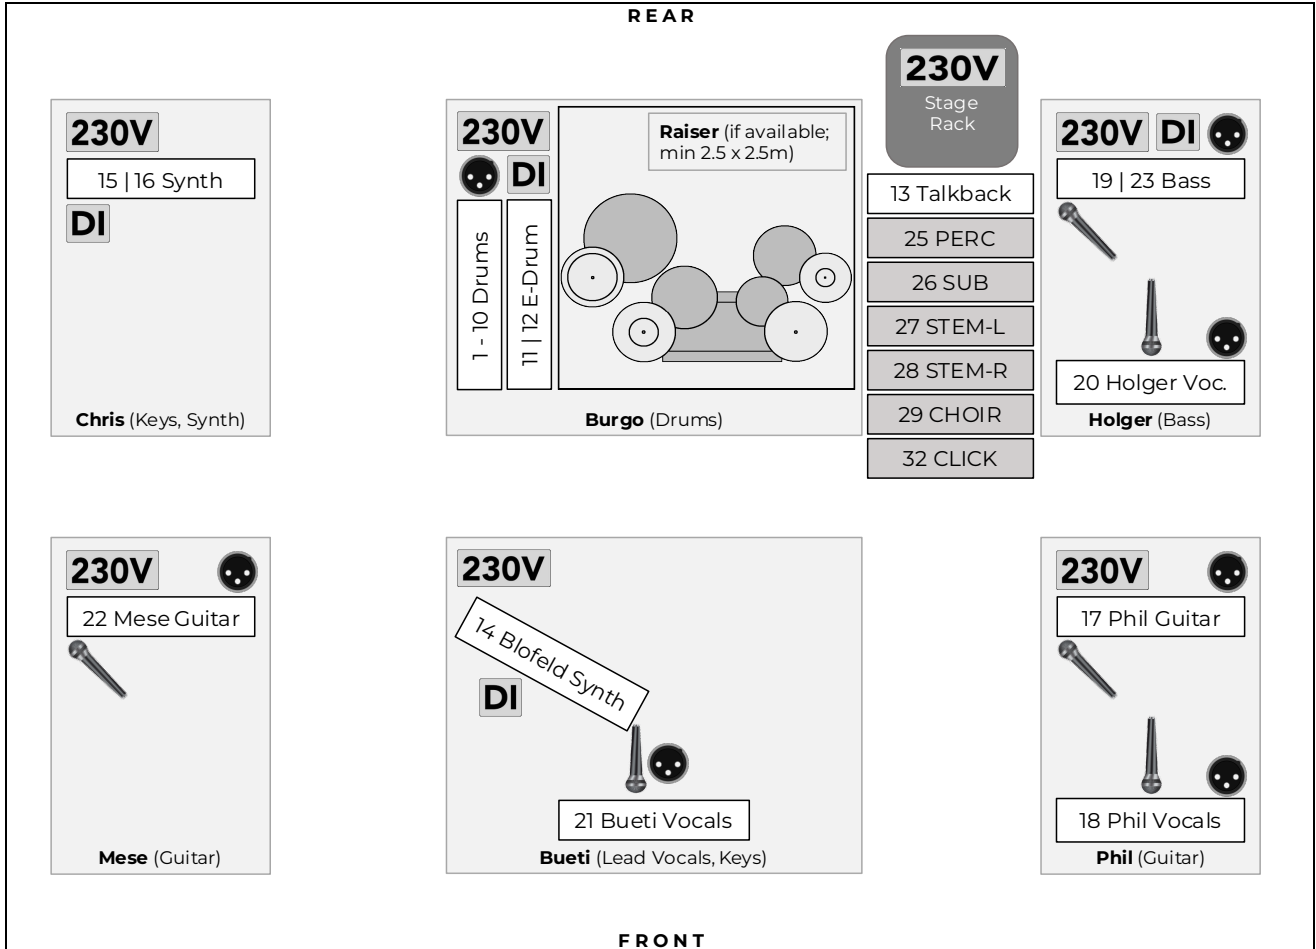

## CHANNEL LIST

Channel IN	Remark	Channel IN	Remark	Channel OUT	Remark
1	Kick	17	Phil Guitar	1	IEM Burgo
2	Floor Tom Low	18	Phil Vocals	2	IEM Phil
3	Floor Tom High	19	Holger Bass DI	3	IEM Holger
4	Mid Tom	20	Holger Vocals	4	IEM Bueti
5	High Tom	21	Bueti Vocals	5	IEM Chris
6	Snare	22	Mese Guitar	6	IEM Mese
7	Snare Spare	23	Holger Bass Mic	7	Bus 7
8	Hi Hat	24	Chris Vocals	8	Bus 8
9	Overhead Left	25	PERC	9	Bus 9
10	Overhead Right	26	SUB	10	Bus 10
11	E-Drum Left	27	STEM-L	11	Bus 11
12	E-Drum Right	28	STEM-R	12	Bus 12
13	Talkback	29	CHOIR	13	FX 1
14	Blofeld Synth	30	-	14	FX 2
15	Chris Synth L	31	-	15	FX 3
16	Chris Synth R	32	CLICK	16	FX 4

## ADDITIONAL REMARKS & IMPORTANT TO KNOW

- Please note: BRAGGARTS brings own Stage Rack MIDAS M32 incl. IEM's
- Please note: BRAGGARTS brings own FoH Console which should be located next to your FoH Console (Space needed: 150 x 110 cm)
- Please note: BRAGGARTS' FoH will provide a two line main L/R output to your FoH
- Please make sure to provide enough microphone stands in different sizes as well as enough cables of all kind
- Please do not expose our FoH to direct strobo light as he suffers under the disease of Epilepsy